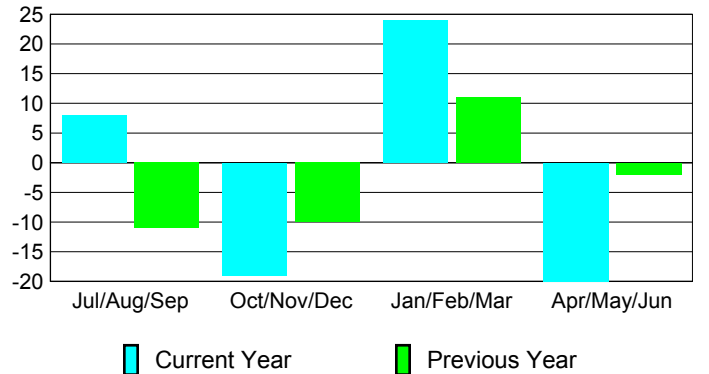

Membership Results 2009-2010	Membership 2008-2009
---------------------------------	-------------------------

Month	Net Memb Goal	Actual New Memb	Actual Dropped Memb	Gain/Loss of Memb	Gain/Loss of Memb
Jul/Aug/Sep		39	-31	8	-11
Oct/Nov/Dec		12	-31	-19	-10
Jan/Feb/Mar		46	-22	24	11
Apr/May/June		11	-31	-20	-2
Totals		108	-115	-7	-12

Membership Results 2009-2010

Goal, New, Dropped, Gain/Loss

Comparison of Membership Gain/Loss

Current Year Compared to the Previous Year

Gender Comparison 2009-2010