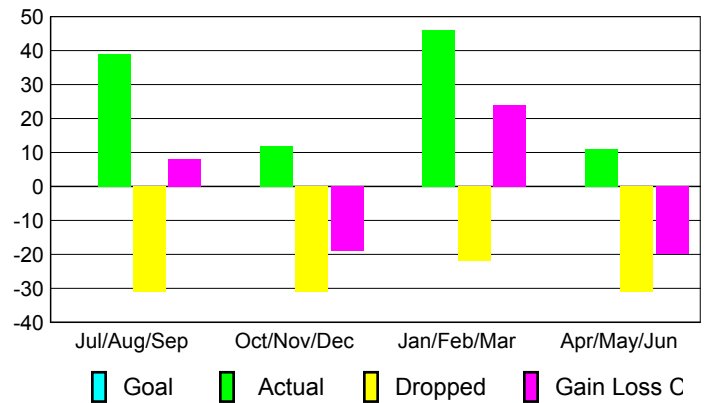

Membership Results 2009-2010

Goal, New, Dropped, Gain/Loss