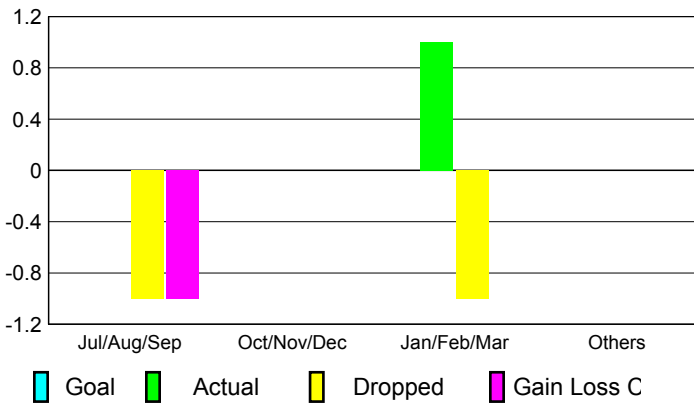

2009-2010 GMT Quarterly Report for District (or Undistricted) **District 410 C REP OF**

GMT: **Robert B Fowler**

Location: **REP OF SOUTH AFRICA**

GMT CA: **6**

CLUBS

Club Results 2009-2010	Clubs 2008-2009

Month	New Club Goal	Actual New Clubs	Actual Dropped Clubs	Gain/Loss of Clubs	Gain/Loss of Clubs
Jul/Aug/Sep		0	-1	-1	0
Oct/Nov/Dec		0	0	0	0
Jan/Feb/Mar		1	-1	0	0
Apr/May/June		0	0	0	0
Totals		1	-2	-1	0

Club Results 2009-2010

Goal, New, Dropped, Gain/Loss